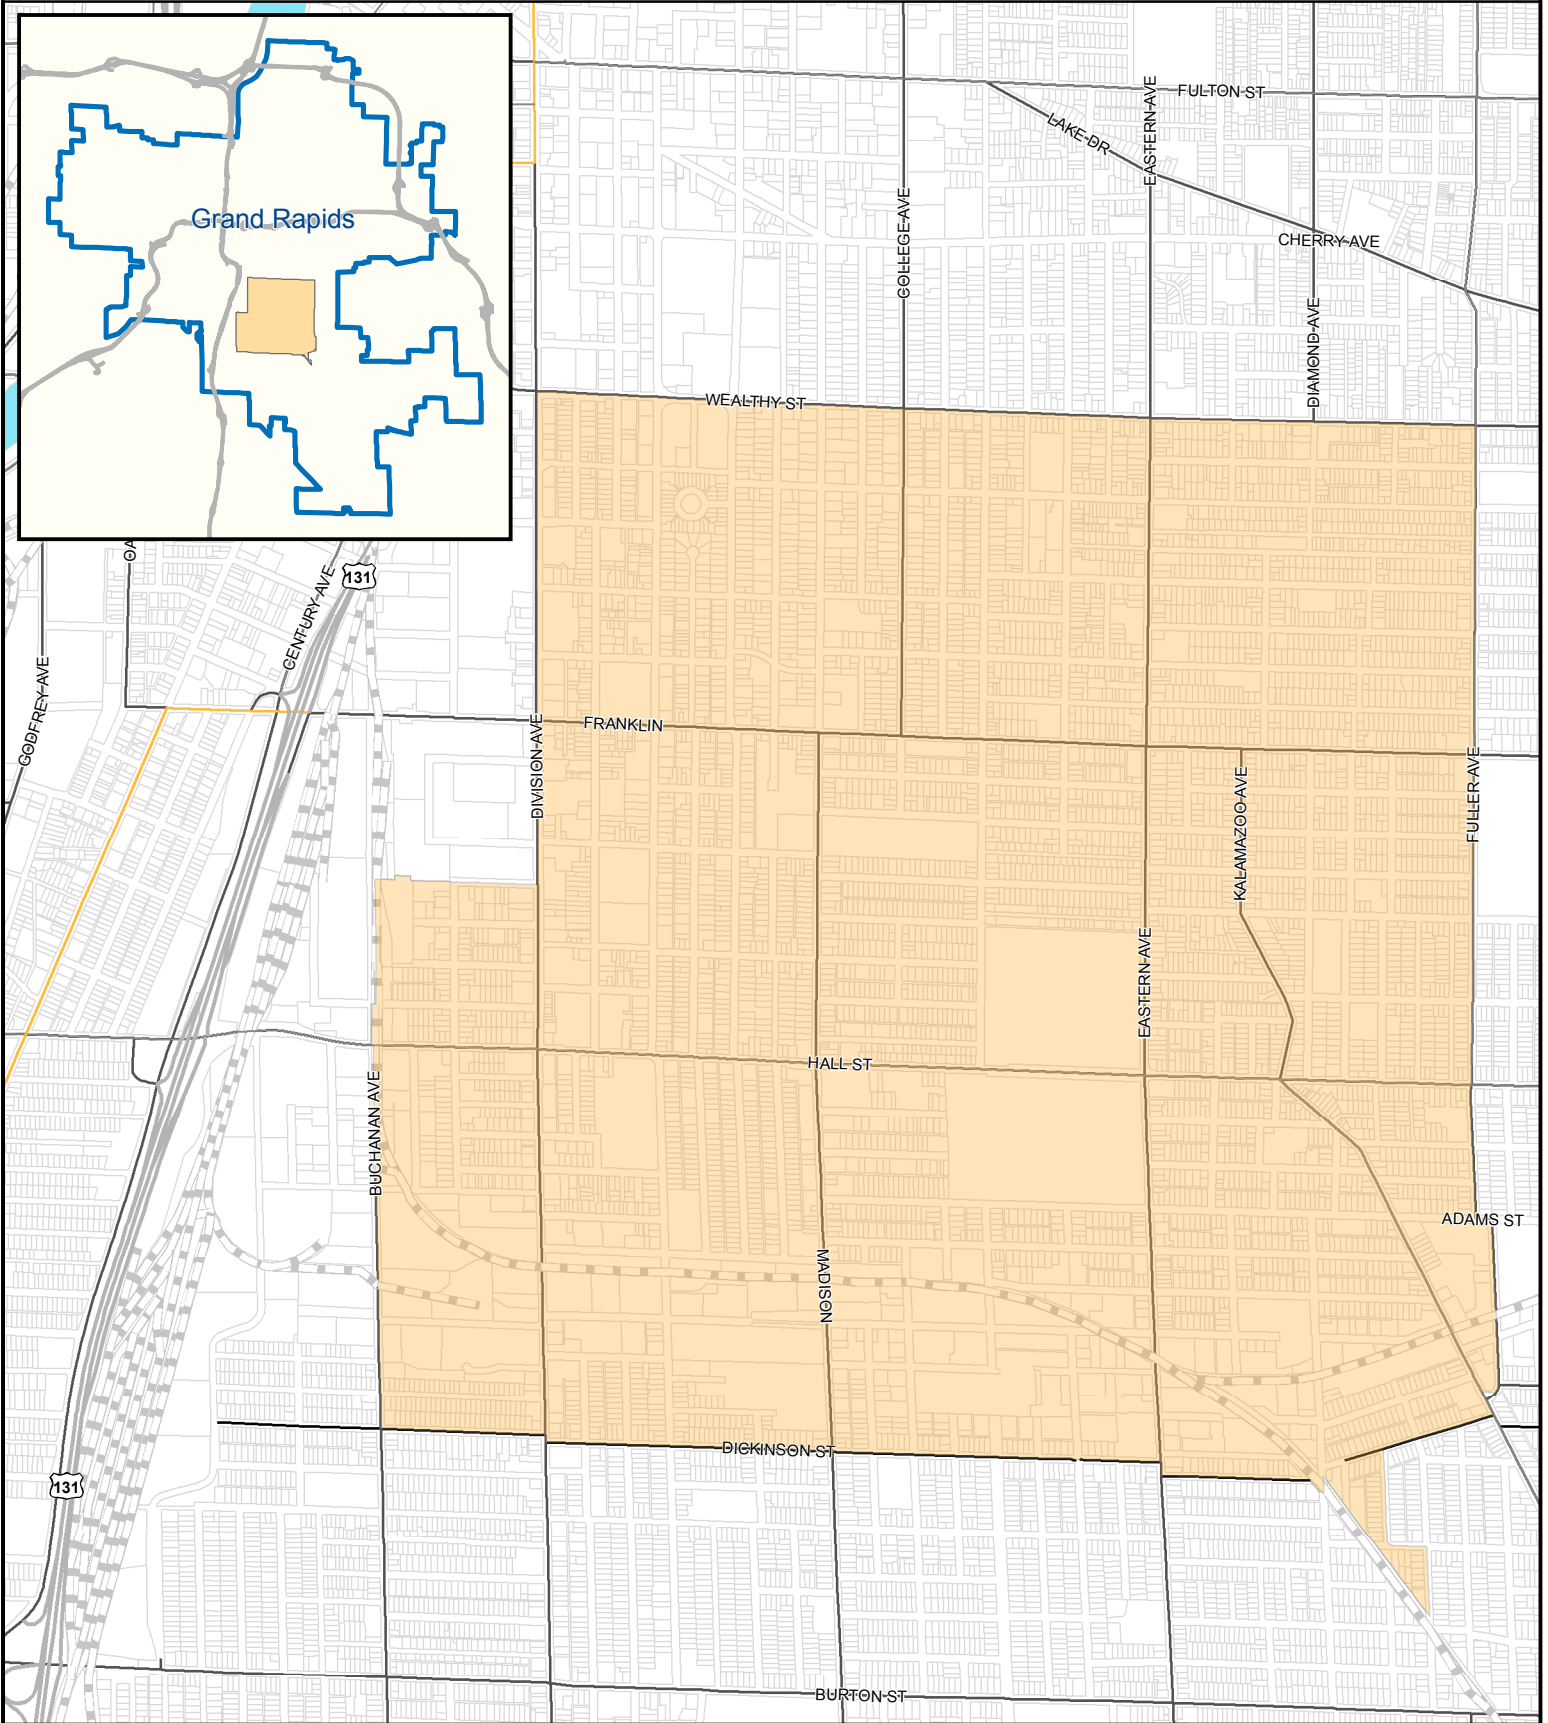

Southtown Area, Grand Rapids, MI

Legend:

- Business
- State
- Expressway
- Street
- - - Rail Roads

- Grand Rapids City Boundaries
- SOUTHTOWN SERVICE AREA
- Kent County Parcels
- Rivers, Lakes, and Ponds

Community Research Institute
 Dorothy A. Johnson Center for Philanthropy
 and Nonprofit Leadership
 Grand Valley State University
 Date: June, 2010
 Prepared by: Sam Dykstra
 Projection: Michigan South- NAD 83 Intl. feet
 Sources: REGIS

0 0.125 0.25 0.5 Miles